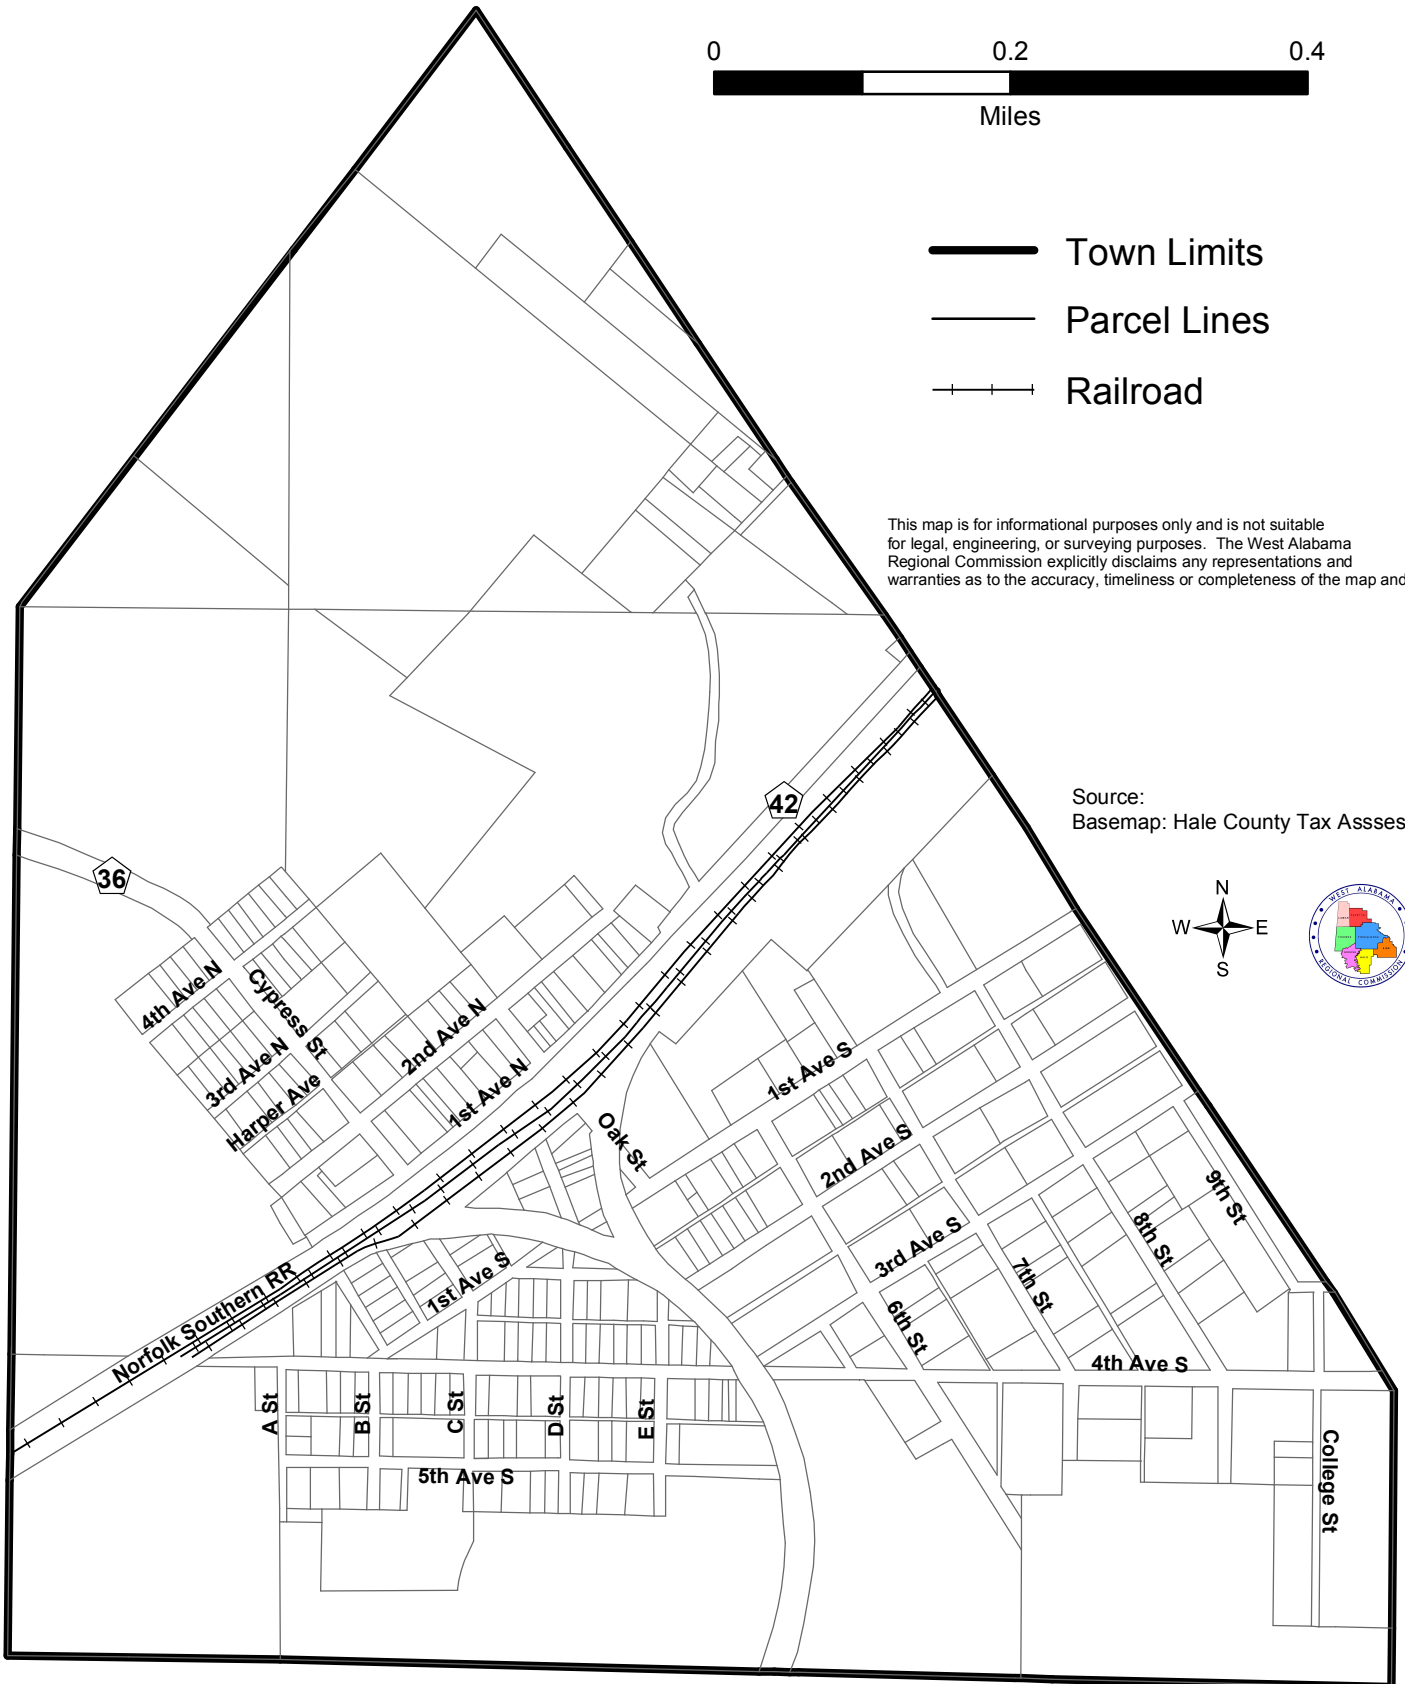

Akron, Alabama

- Town Limits
- Parcel Lines
- Railroad

This map is for informational purposes only and is not suitable for legal, engineering, or surveying purposes. The West Alabama Regional Commission explicitly disclaims any representations and warranties as to the accuracy, timeliness or completeness of the map and data.

Source:
Basemap: Hale County Tax Assessor

October 2004